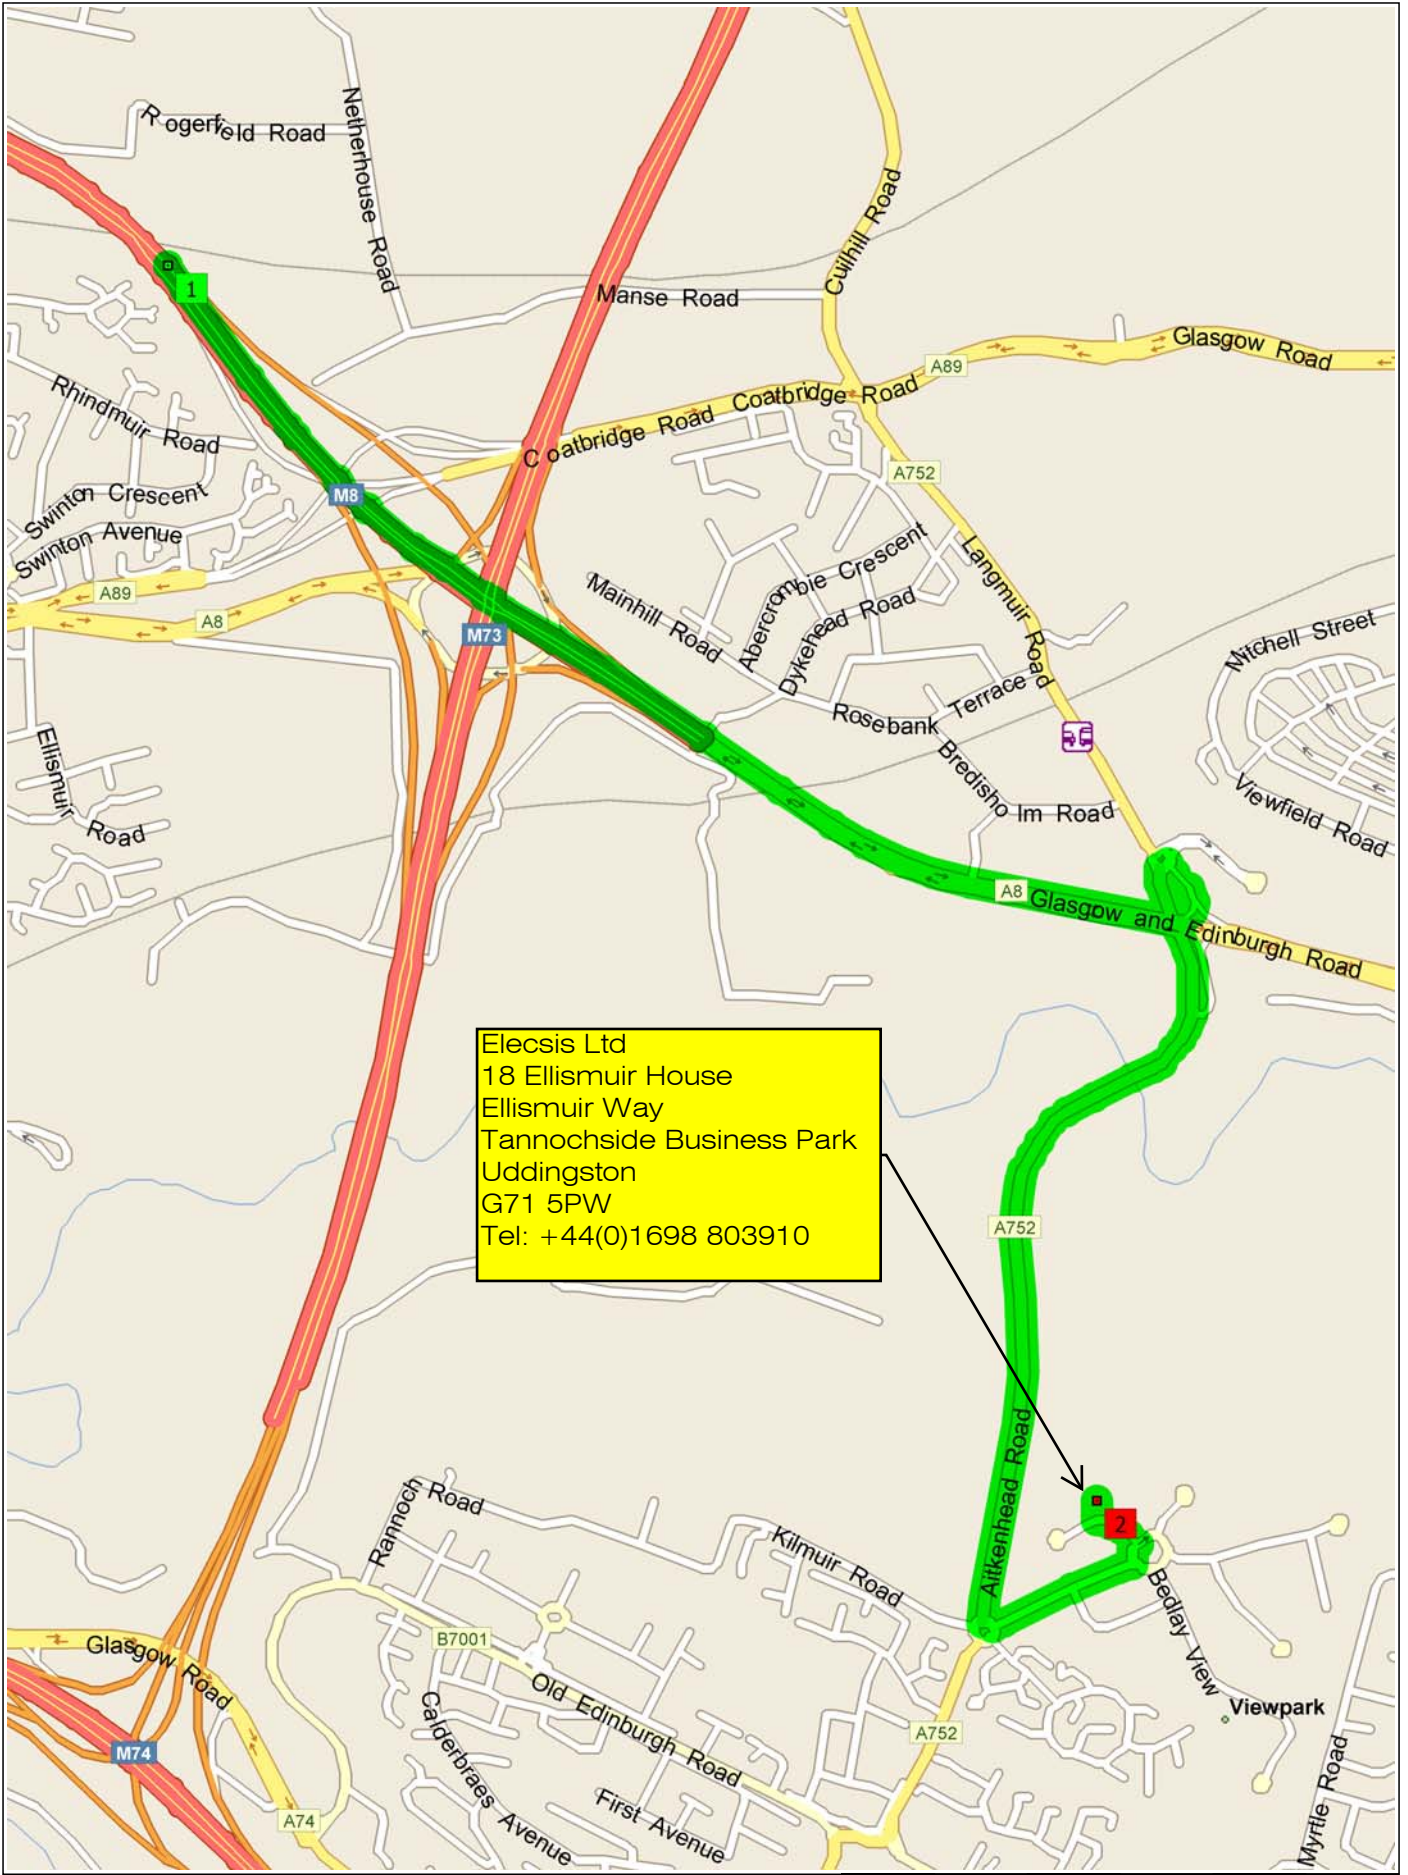

8 to G71 5PW

3.0 miles; 4 minutes

0 mi 0.2 0.4 0.6

09:00 0.0 mi **1** Depart 8 on M8 (South-East) for 0.9 mi towards M8 / Edinburgh
09:00 0.9 mi Road name changes to A8 [Glasgow and Edinburgh Road] for 0.6 mi
09:01 1.5 mi Bear LEFT (North-East) onto Ramp for 153 yds towards A752 / Uddingston / Gartcosh
09:01 1.6 mi At roundabout, take the FIRST exit onto A752 [Langmuir Road] for 1.1 mi
09:03 2.6 mi At roundabout, take the FIRST exit onto Tannochside Drive for 0.2 mi
09:04 2.8 mi At roundabout, take the FIRST exit onto Ellismuir Way for 142 yds
09:04 2.9 mi Turn RIGHT (North) onto Local road(s) for 43 yds
09:04 3.0 mi **2** Arrive G71 5P...