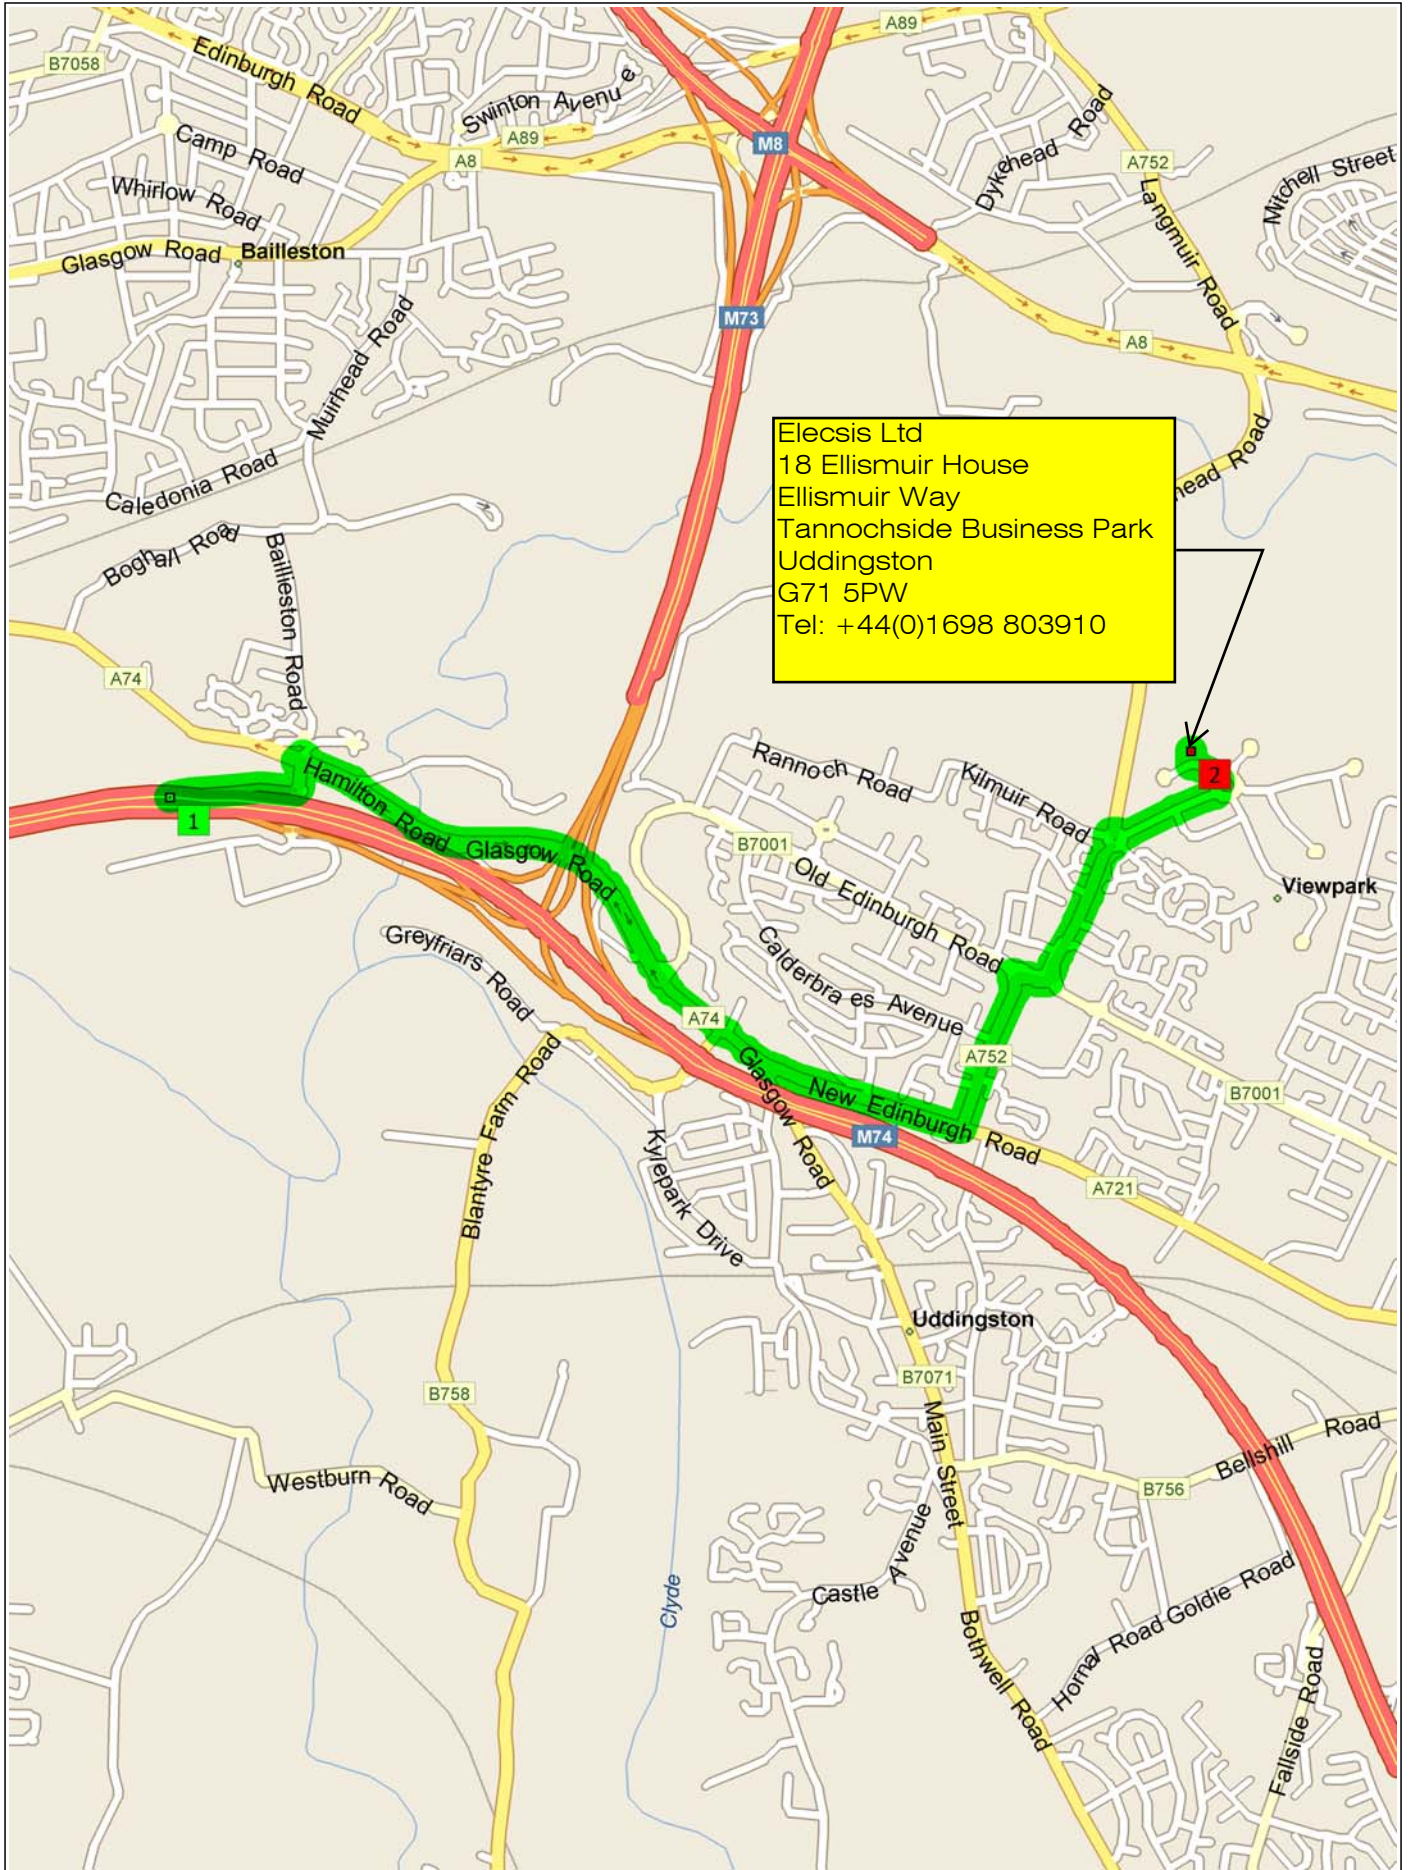

# 3 to G71 5PW

2.7 miles; 5 minutes

09:00 0.0 mi **1** Depart 3 on Ramp (East) for 0.2 mi towards A721 / Tannochside / Uddingst...

09:00 0.2 mi At roundabout, take the FIRST exit onto A74 for 98 yds

09:00 0.3 mi At roundabout, take the THIRD exit onto A74 [Hamilton Road] for 1.0 ...

09:02 1.3 mi Keep LEFT onto A721 [New Edinburgh Road] for 0.4 mi

09:02 1.7 mi Turn LEFT (North) onto A752 [Holmbrae Road] for 0.3 mi

09:03 2.0 mi At roundabout, take the SECOND exit onto A752 [Old Edinburgh Road] for 153 y...

09:03 2.1 mi At roundabout, take the SECOND exit onto A752 [Aitkenhead Road] for 0.3 mi

09:04 2.4 mi At roundabout, take the THIRD exit onto Tannochside Drive for 0.2 ...

09:05 2.6 mi At roundabout, take the FIRST exit onto Ellismuir Way for 142 yds

09:05 2.7 mi Turn RIGHT (North) onto Local road(s) for 43 yds

09:05 2.7 mi **2** Arrive G71 5P...