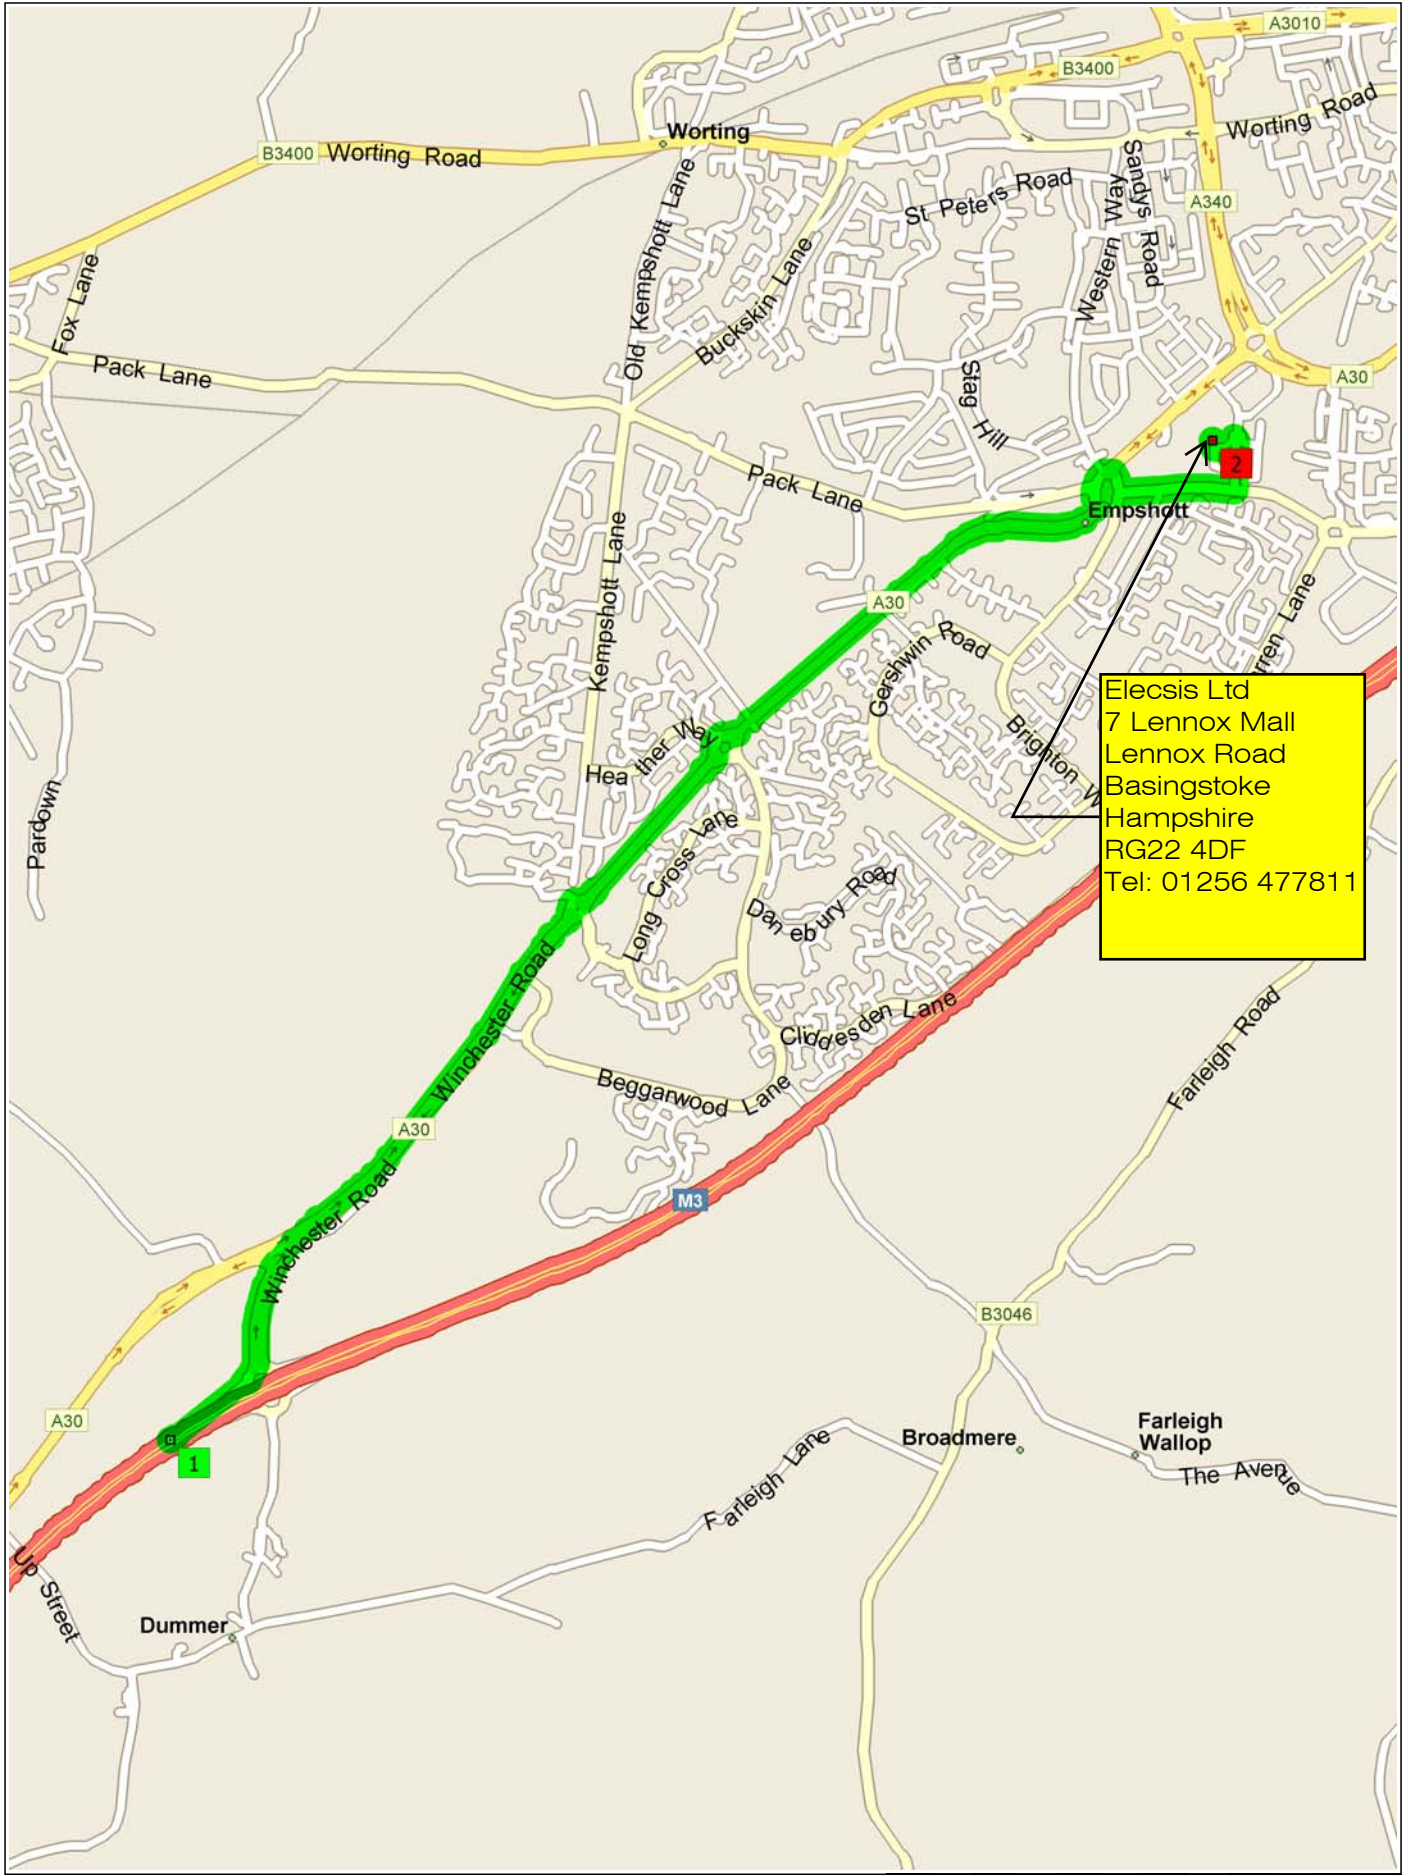

From Junction 6 M3 to RG22 4DF

4.0 miles; 8 minutes

0 mi 0.2 0.4 0.6 0.8 1 1.2

09:00 0.0 mi **1** Depart 7 on Ramp (North-East) for 0.2 mi towards A30 / Basingstoke
09:00 0.2 mi At roundabout, take the FIRST exit onto A30 [Winchester Road] for 3.1 mi
09:06 3.3 mi At roundabout, take the FOURTH exit onto The Harrow Way for 0.4 ...
09:07 3.7 mi Turn LEFT (North) onto Lister Road for 0.1 mi
09:08 3.9 mi At roundabout, take the FIRST exit onto Lennox Road for 120 y...
09:08 3.9 mi Turn RIGHT (North) onto Local road(s) for 32 yds
09:08 4.0 mi **2** Arrive RG22 4DF